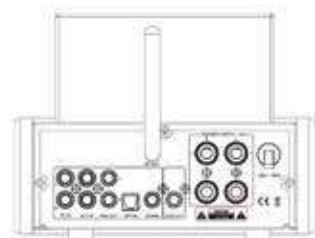

Features

- Elegant satin black design
- PRE AMP: Type of tubes, 6J1 tubes
- PRO AMP: TIP41/TIP42X2
- Class AB 2x25W RMS amplifier
- Output power: 25W*2@ 4Ω
- Impedance: 4 Ω
- MP3 player with playback control
- Bass and treble control
- 2 analog CD/AUX inputs: RCA R/L connectors
- CD AUX sensitivity: 500mV
- 2 digital inputs: Coaxial and Optical
- DAC 24bit/48KHz
- USB input: playback of MP2, MP3, WMA, APE, FLAC, AAC, MP4, M4A, WAV, AIF, AIFC formats
- Headphone output: 3.5mm stereo jack connector
- BT wireless technology for audio streaming: V5.0, supports V4.2, V2.1+EDR, A2DP, AVRCP.
- Frequency response: 40Hz - 20,000Hz
- Signal / Noise Ratio: 80dB
- THD: 1%
- Input level: 500 mV line, 47 kohm
- Power supply 220-240VAC 50Hz