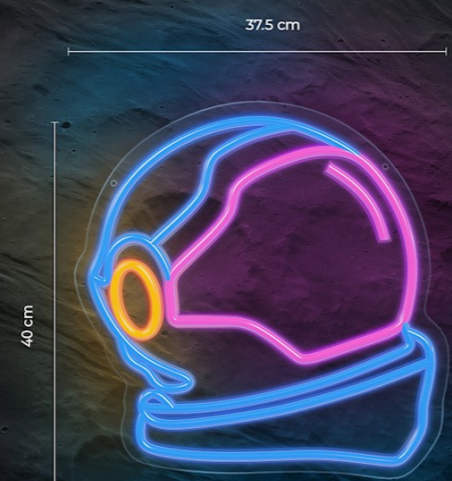

- USB PLUG
- SWITCH ON/OFF
- DIMMER
- 2M CABLE LENGHT